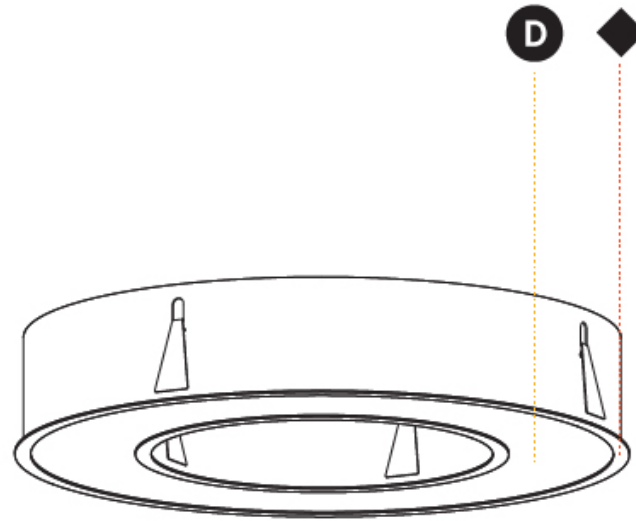

A37500-

PROJECT _____

TYPE _____

SPECIFIER _____

QUANTITY _____

DATE _____