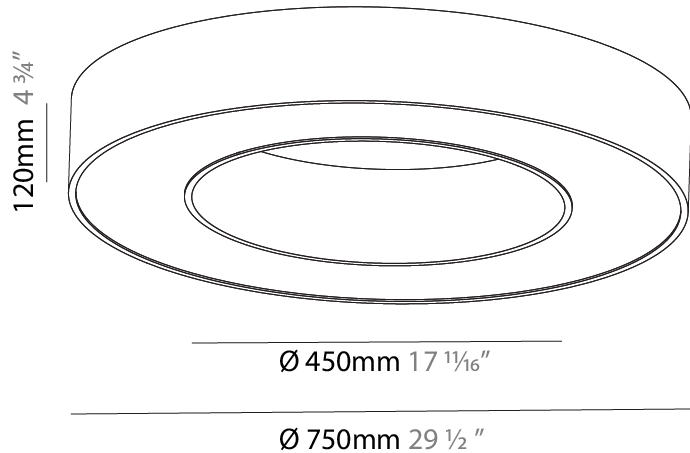

1. To build a product code in our configurator select the specify button on the base model # product page
2. To build a manual product code on this datasheet choose from the options listed below in blue font and add the suffix to the base model #

GENERAL

Series: Glorious
Subseries: Glorious
Brand: Prolicht
Division: Architectural
Mounting Type: Surface
Mounting Location: Ceiling
Subcategory: Ambient

PHYSICAL

Shape: Round
Diameter (mm): 750
Diameter (in): 29 1/2
Height (mm): 120
Height (in): 4 3/4
Light Distribution: Direct
Weight (kg): 7.044
Weight (lbs): 15.50
Diffuser: PMMA - Opal or Micro-Prism
Fixture Finish: SSR / BKV / CWI / CRY / HAB / LAG / UFT / ITA / RUA / RUR / MIC / FTG / MYG / TWT / LOD / PUS / FRO / FUP / KIA / POP / BLS / SPG / MEY / GOH / GUM / CHC / COM / ABZ / JAG / OBR / MOS / ROR
Fixture Material: Aluminum

ELECTRICAL

Lamp Type: LED (Zhaga Standard)
Input Wattage (W): 30
Total Output Wattage (W): 24 / 19.2 (3500K)
Dimming: Non-Dimming / Phase Dimming (120Vac only) / 0-10V Dimming
Driver Included: Yes
Driver Location: Integrated
Driver Type: Constant Current - 120 / 277Vac
Driver Class: Class 2
Input Voltage (V): 120 - 277
Constant Current (MA): 350 / 600 (3500K)

LED

Color Temperature (°K): 3000 / 3500 / 4000
Max. Delivered Lumen (lm): 2770 / 2862 / 2920
CRI: >80 CRI
Efficiency (%): 65
Lamp Life (hrs): 50000

OPTICAL

RATINGS AND CERTIFICATIONS

Certified By: Certified for North American Standards
IP rating: IP20