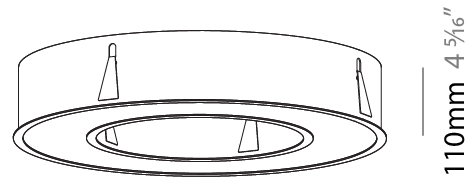

GENERAL

Series: Glorious
Subseries: Glorious
Brand: Prolicht
Division: Architectural
Mounting Type: Recessed
Mounting Location: Ceiling
Subcategory: Ambient

PHYSICAL

Shape: Round
Diameter (mm): 770
Diameter (in): 30 ⁵/₁₆
Height (mm): 110
Height (in): 4 ⁵/₁₆
Min. Recessing Depth (mm): 120
Min. Recessing Depth (in): 4 ³/₄
Light Distribution: Direct
Weight (kg): 9.285
Weight (lbs): 20.47
Diffuser: PMMA - Opal or Micro-Prism
Fixture Finish: SSR / BKV / CWI / CRY / HAB / LAG / UFT / ITA / RUA / RUR / MIC / FTG / MYG / TWT / LOD / PUS / FRO / FUP / KIA / POP / BLS / SPG / MEY / GOH / GUM / CHC / COM / ABZ / JAG / OBR / MOS / ROR
Fixture Material: Aluminum
Cut-out Measurements: 760mm / 29 15/16" x 440mm / 17 5/16"

ELECTRICAL

Lamp Type: LED (Zhaga Standard)
Input Wattage (W): 30
Total Output Wattage (W): 24 / 19.2 (3500K)
Dimming: Non-Dimming / Phase Dimming (120Vac only) / 0-10V Dimming
Driver Included: Yes
Driver Location: Integrated
Driver Type: Constant Current - 120 / 277Vac
Driver Class: Class 2
Input Voltage (V): 120 - 277
Constant Current (MA): 350 / 600 (3500K)

LED

Color Temperature (°K): 3000 / 3500 / 4000
Max. Delivered Lumen (lm): 2770 / 2862 / 2920
CRI: >80 CRI
Efficiency (%): 65
Lamp Life (hrs): 50000

OPTICAL

RATINGS AND CERTIFICATIONS

Certified By: Certified for North American Standards
IP rating: IP20

PROJECT
TYPE
SPECIFIER
QUANTITY
DATE

Ø 428mm 16 7/8"

Ø 770mm 30 5/16"

110mm 4 5/16"

760mm x 440mm
29 15/16" x 17 5/16"

120mm
4 3/4"

10 - 15mm
3/8" - 9/16"